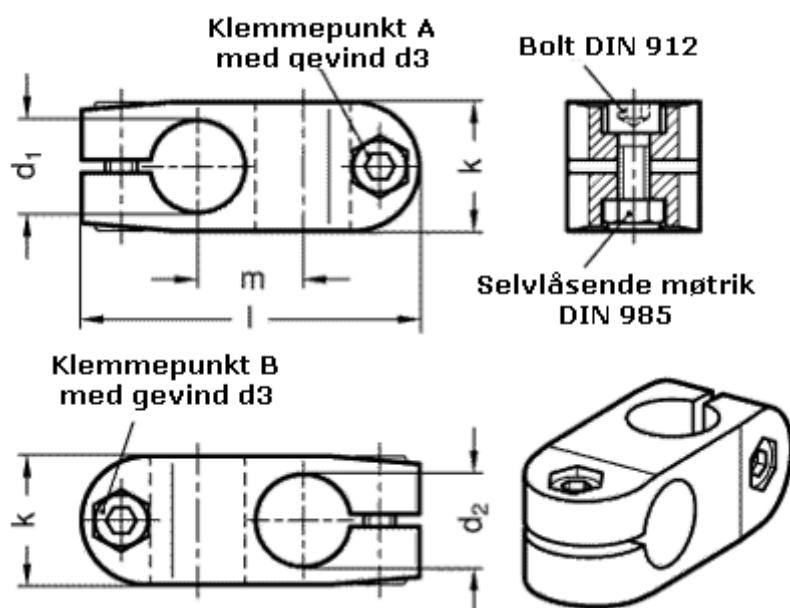

Article number: 20131B14B142NI

Description: E+G Two-way connector  
GN131-B14-B14-2-NI

## Measures

Adjustable clamp lever = GN 911-M 6-22 have to be ordered separately

d1	= 14
d2	= 14
d3	= M 6
k	= 25
l1	= 64
m	= 20